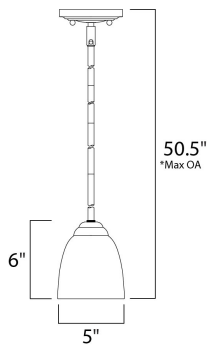

\*max overall height

**MEASUREMENTS**

DIMENSION : 5" L x 5" W x 6" H  
 MAX OAH : 50.5" OAH  
 HANGING WEIGHT : 2.49 lb

**LAMPING**

INPUT VOLTAGE : 120V  
 BULB : 1 x 60W Incandescent E26 Medium , 60W Total  
 BULB INCLUDED : (Not Included)  
 DIMMABLE : Yes